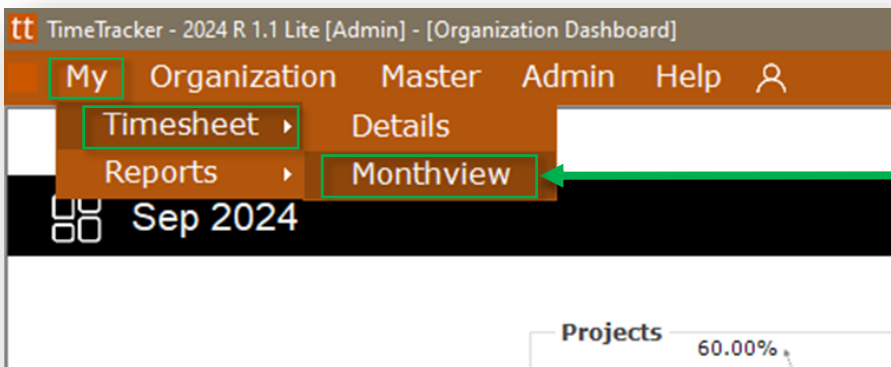

Steps

1. Index _____ Pg 2
2. Login _____ Pg 3
3. Monthview _____ Pg 4

2 LOGIN

Double Click on **TimeTracker** icon, on your desktop.

or

Enter Login name and password. Click on **Login**

3

Monthview