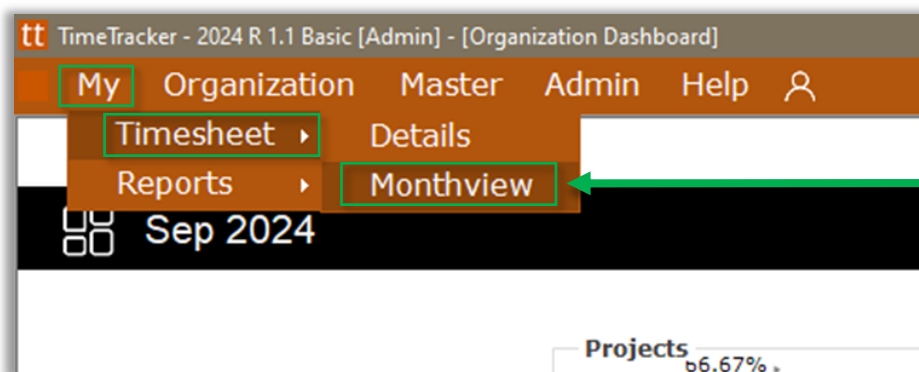

Go to

My > Timesheet > Monthview