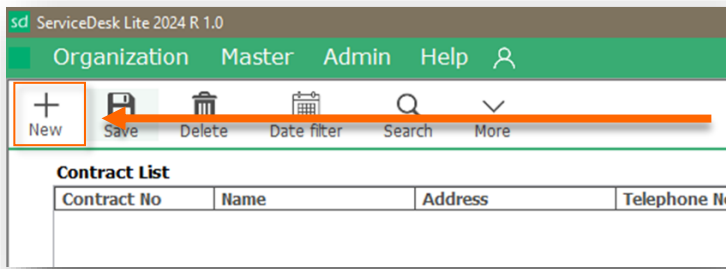

INDEX

Steps

1. Index _____ Pg 2
2. Login _____ Pg 3
3. Contract Screen Interface _____ Pg 4

2

LOGIN

Double Click on **ServiceDesk** icon, on your desktop.

Enter Login name and password

Click on **Login**

3

Contract Screen Interface

- 1 Menu Bar: Navigate to different screens through these menus.
- 2 Tool Bar: Smart tools to help manage contract easier and faster.
- 3 Contract list: View all your contract in this list.
- 4 Tabs: Use the fields of these tab to enter details then save or edit contract. Once saved, these details can be retrieved by selecting the contract from the list or by entering the contract no. in Details tab.