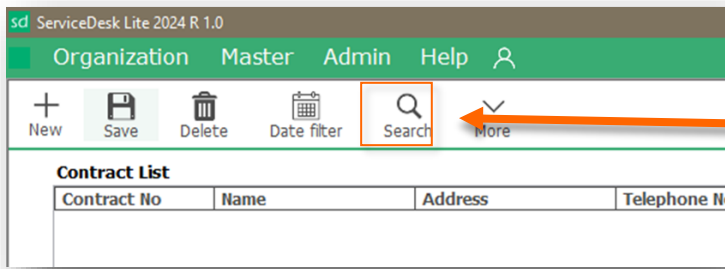

Search:

To quickly find/search contracts by name.