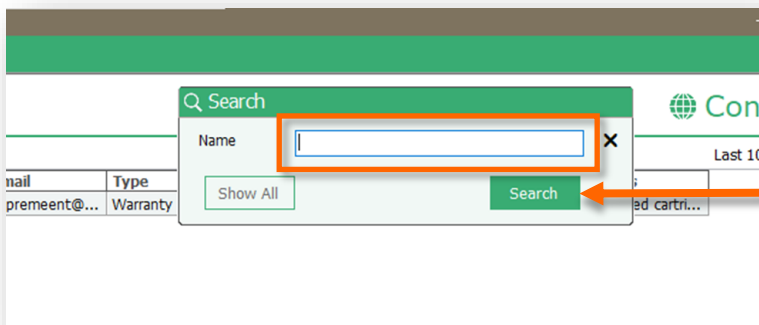

3

Contract Screen Interface

- 1 Menu Bar: Navigate to different screens through these menus.
- 2 Tool Bar: Smart tools to help manage contract easier and faster.
- 3 Contract list: View all your contract in this list.
- 4 Tabs: Use the fields of these tab to enter details then save or edit contract. Once saved, these details can be retrieved by selecting the contract from the list or by entering the contract no. in Details tab.

New: This button is used to clear all the fields and set them as blank.

Save: This button is used to save or update the changes.

Delete: to delete a contract
Select a record from the list then click on delete.

Date Filter:
Filter and find the Contracts by date.

Search:

To quickly find/search contracts by name.

Enter the name of the contract to find then click on **search**.

More: To renew contract.

1. Select a contract from the list.
2. Click on More > Renew.