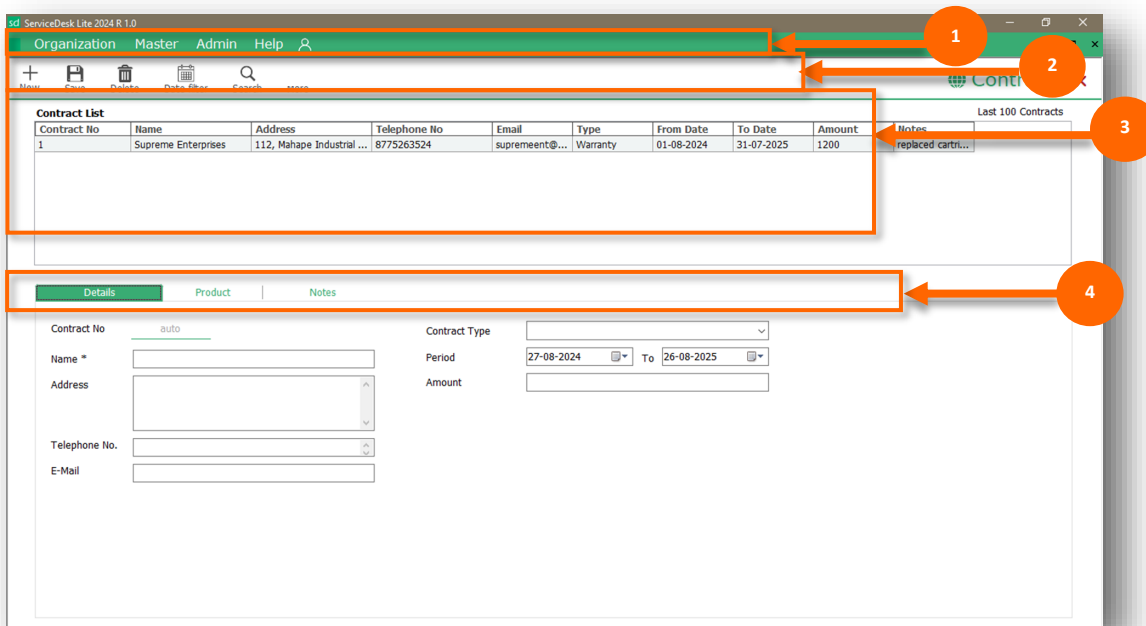

INDEX

Steps

1. Index _____ Pg 2
2. Login _____ Pg 3
3. Contract Screen Interface _____ Pg 4

2

LOGIN

Double Click on **ServiceDesk** icon, on your desktop.

Enter Login name and password

Click on **Login**

3

Contract Screen Interface

- 1 Menu Bar: Navigate to different screens through these menus.
- 2 Tool Bar: Smart tools to help manage contract easier and faster.
- 3 Contract list: View all your contract in this list.
- 4 Tabs: Use the fields of these tab to enter details then save or edit contract. Once saved, these details can be retrieved by selecting the contract from the list or by entering the contract no. in Details tab.

New: This button is used to clear all the fields and set them as blank.

Save: This button is used to save or update the changes.

Delete: to delete a contract
Select a record from the list then click on delete.