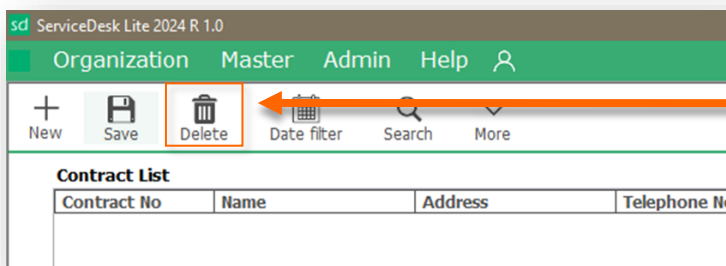

3

Contract Screen Interface

- 1 Menu Bar: Navigate to different screens through these menus.
- 2 Tool Bar: Smart tools to help manage contract easier and faster.
- 3 Contract list: View all your contract in this list.
- 4 Tabs: Use the fields of these tab to enter details then save or edit contract. Once saved, these details can be retrieved by selecting the contract from the list or by entering the contract no. in Details tab.

New: This button is used to clear all the fields and set them as blank.

Save: This button is used to save or update the changes.

Delete: to delete a contract
Select a record from the list then click on delete.