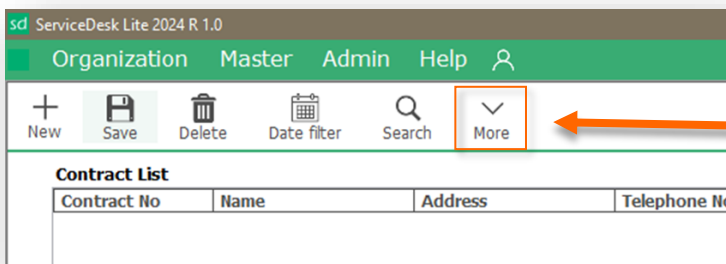

3

Contract Screen Interface

- 1 Menu Bar: Navigate to different screens through these menus.
- 2 Tool Bar: Smart tools to help manage contract easier and faster.
- 3 Contract list: View all your contract in this list.
- 4 Tabs: Use the fields of these tab to enter details then save or edit contract. Once saved, these details can be retrieved by selecting the contract from the list or by entering the contract no. in Details tab.

Date Filter:
Filter and find the Contracts by date.

Search:

To quickly find/search contracts by name.

Enter the name of the contract to find then click on **search**.

More: To renew contract.

1. Select a contract from the list.
2. Click on More > Renew.