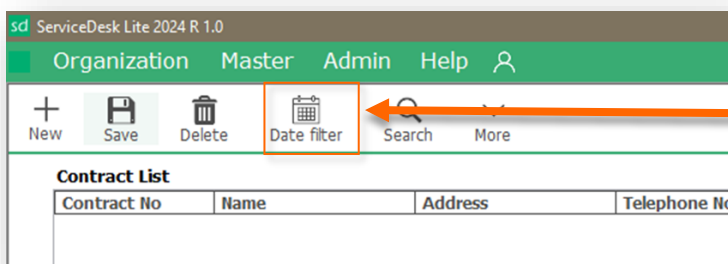

3

Contract Screen Interface

- 1 Menu Bar: Navigate to different screens through these menus.
- 2 Tool Bar: Smart tools to help manage contract easier and faster.
- 3 Contract list: View all your contract in this list.
- 4 Tabs: Use the fields of these tab to enter details then save or edit contract. Once saved, these details can be retrieved by selecting the contract from the list or by entering the contract no. in Details tab.

New: This button is used to clear all the fields and set them as blank.

Save: This button is used to save or update the changes.

Delete: to delete a contract
Select a record from the list then click on delete.