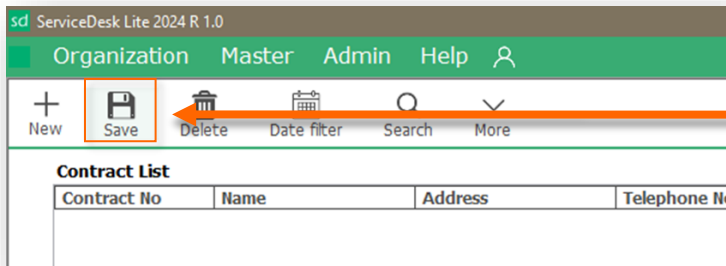

3

Contract Screen Interface

- 1 Menu Bar: Navigate to different screens through these menus.
- 2 Tool Bar: Smart tools to help manage contract easier and faster.
- 3 Contract list: View all your contract in this list.
- 4 Tabs: Use the fields of these tab to enter details then save or edit contract. Once saved, these details can be retrieved by selecting the contract from the list or by entering the contract no. in Details tab.

New: This button is used to clear all the fields and set them as blank.

Save: This button is used to save or update the changes.

Delete: to delete a contract
Select a record from the list then click on delete.